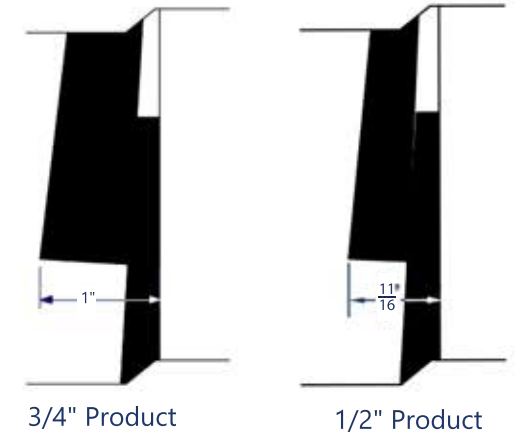

Standard Beveled Siding Profiles

Available in Smooth or Woodgrain Face

Depth of Siding at 1-1/4" Standard Overlap:

+/- 1/16" All Dimensions