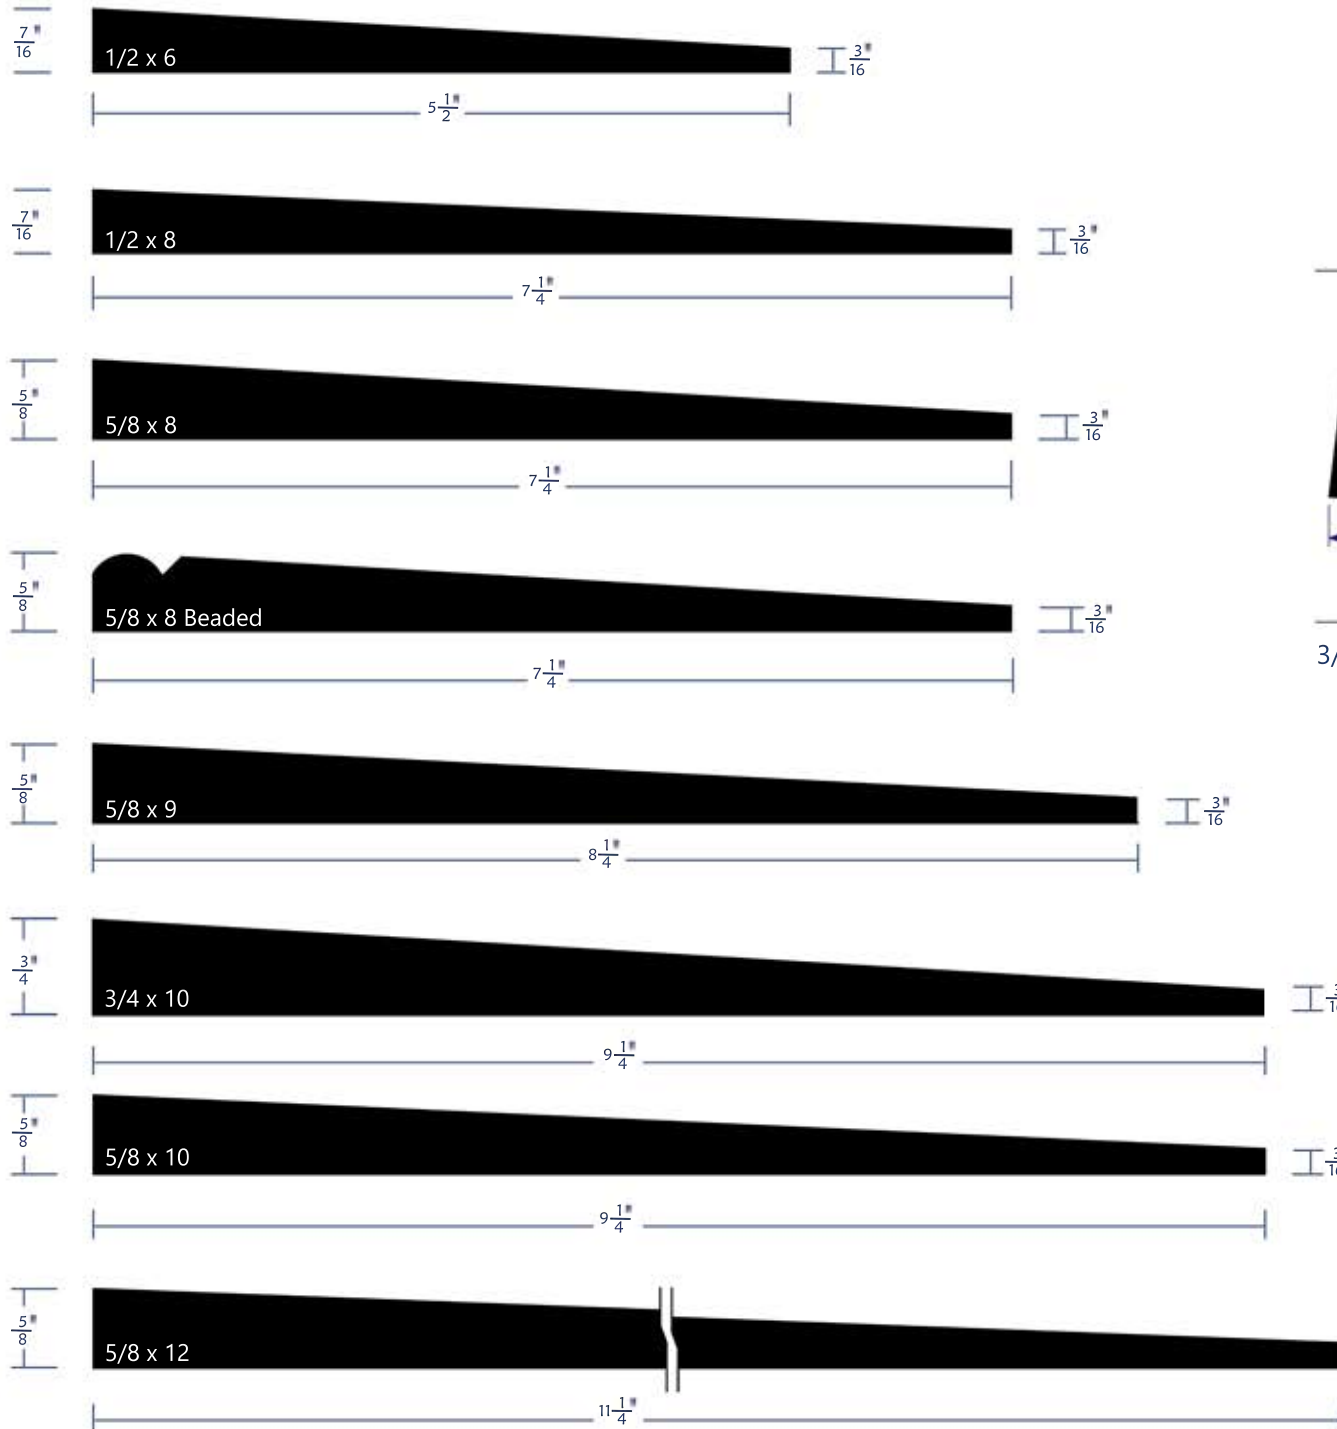

Standard Beveled Siding Profiles

Available in Smooth or Woodgrain Face

Depth of Siding at 1-1/4" Standard Overlap:

+/- 1/16" All Dimensions