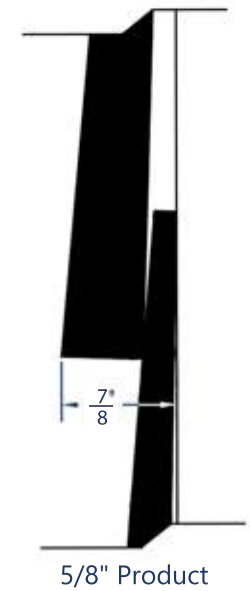

Standard Beveled Siding Profiles

Available in Smooth or Woodgrain Face

Depth of Siding at 1-1/4" Standard Overlap:

+/- 1/16" All Dimensions